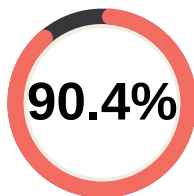

Tuesday 7 p m
Sunday 1 30 p m

CHEM

SECONDARY 4 (PURE)

Monday 7 p m
Thursday 7 p m
Saturday 10 30 a m
Saturday 3 p m
Sunday 10 30 a m

SECONDARY 4 (COMBINED)

Monday 7 p m
Thursday 7 p m
Friday 5 p m

**Scored
As and Bs**