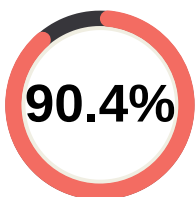

THE CLASSROOM

PHYSICS

SECONDARY 3 (PURE)

Tuesday 7 p m
Saturday 3 p m

SECONDARY 3 COMBINED

Sunday 3 15 p m
Wednesday 7 p m

SECONDARY 4 (PURE)

Tuesday 5 p m
Saturday 1 p m
Saturday 5 p m

SECONDARY 4 (COMBINED)

Wednesday 7 30 p m
Friday 5 p m

CHEM LAB

PHYSICS LAB

Schedule
March Holiday
June Holiday
Sept Holiday

Topics
Titration
Qualitative Analysis
Electricity
Light

AY 2024 Timetable
Updated 06 Jan 2024

Scored As and Bs
19 out of 20 students scored an A or B!

Blk 806 Hougang Central
#04-154 S(530806)

WhatsApp: 8749 3227
Website: theclassroom.com.sg